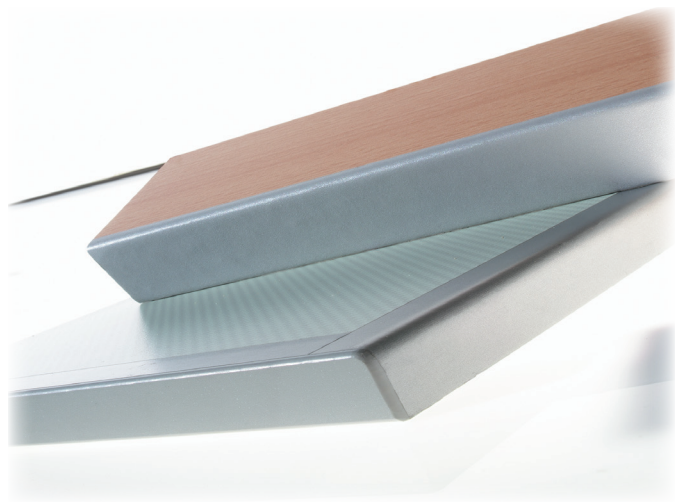

SURTECO

DECOR

TECOLINE is an endless single-layer edgebanding from Bausch Linnemann with a surface finish, supplied in rolls. Made from nonfading, specially-formulated papers, they can be perfectly matched, where required, to the TECOFOIL surface foils in solid colours or printed with woodgrain or fancy designs and impregnated with duroplastic resins.

Melamine Edging

Product Code	Colour	Width	Thickness
50 metre rolls and preglued			
White	10638	22mm	0.4mm
Oyster	11810	22mm	0.4mm
Vanilla	77356 textured	22mm	0.4mm
Ivory	79249	22mm	0.4mm
Ivory	79256	22mm	0.4mm
Cream	77356 plain	22mm	0.4mm
Grey	10636	22mm	0.4mm
Silver	18433	22mm	0.4mm
LT Oak	18074	22mm	0.4mm
Lissa Oak	19239	22mm	0.4mm
Natural Oak	740146	22mm	0.4mm
Classic Oak	71997	22mm	0.4mm
LT Beech	18112	22mm	0.4mm
Beech	17639	22mm	0.4mm
Amati Walnut	18375	22mm	0.4mm
Walnut	18789	22mm	0.4mm
Dark Walnut	73278	22mm	0.4mm
Maple	84020	22mm	0.4mm

DÖLKEN

Dollken PVC Edgebanding is the finest, most consistent product available on the market today. Typical applications of PVC Edgebanding include residential and office furniture, institutional casegoods (laboratories, hospitals, medical offices, schools, etc.), store fixtures, kitchens, locker rooms and numerous others.