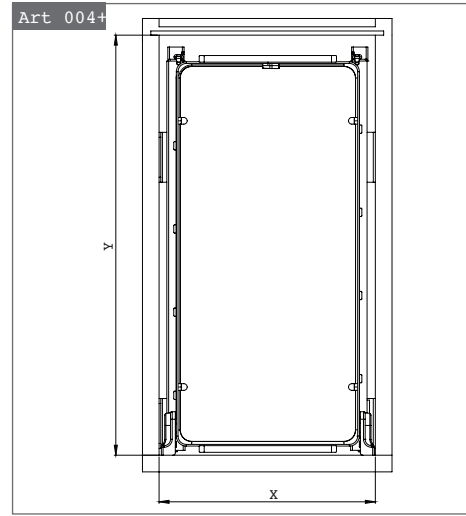

Comes in 1 box with 5 Shelves

Art 363 + 90°

Carrousel unit with bottom fixed plate, 1 shelf, melamine bottom, for 900 x 900mm base corner (90°).

> □ <	D	H
900x900	800	110

Art 371 +

Pull - LeMans / Nuvola out shelves for corner cabinet, solid bottom shelves with chromed plating. **Right and left version.**

Right version shown on picture

> □ <	W	D	H
900	450	490	
900	500	490	

Technical information

> □ <	X	Y	Z
150	110	505	515

> □ <	X	Y	Z
300	260	505	525

> □ <	X	Y	Z
300	260	470	1880
400	360	470	1880
500	460	470	1800
600	560	470	1880

X: minimum internal cabinet width

X2: door width

Y: minimum internal cabinet depth

Z: minimum internal cabinet height

D: diameter

> □ <	X	Y	Z	R
900x900	86	86	110	350

> □ <	X	X2	Y	Z
900	860	450	490	450
900	860	500	490	150