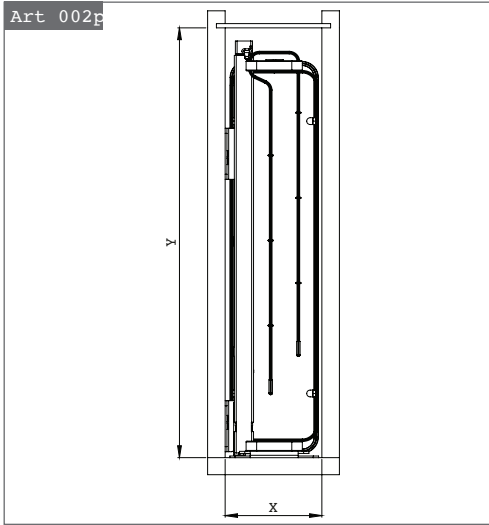

Comes in 1 box with 5 Shelves

Art 363 + 90°

Carrousel unit with bottom fixed plate, 1 shelf, melamine bottom, for 900 x 900mm base corner (90°).

> □ <	D	H
900x900	800	110

Art 371 +

Pull - LeMans / Nuvola out shelves for corner cabinet, solid bottom shelves with chromed plating. **Right and left version.**

Right version shown on picture

> □ <	W	D	H
900	450	490	
900	500	490	

Technical information

> □ <	X	Y	Z
150	110	505	515

> □ <	X	Y	Z
300	260	505	525

> □ <	X	Y	Z
300	260	470	1880
400	360	470	1880
500	460	470	1800
600	560	470	1880

X: minimum internal cabinet width

X2: door width

Y: minimum internal cabinet depth

Z: minimum internal cabinet height

D: diameter

> □ <	X	Y	Z	R
900x900	86	86	110	350

> □ <	X	X2	Y	Z
900	860	450	490	450
900	860	500	490	150