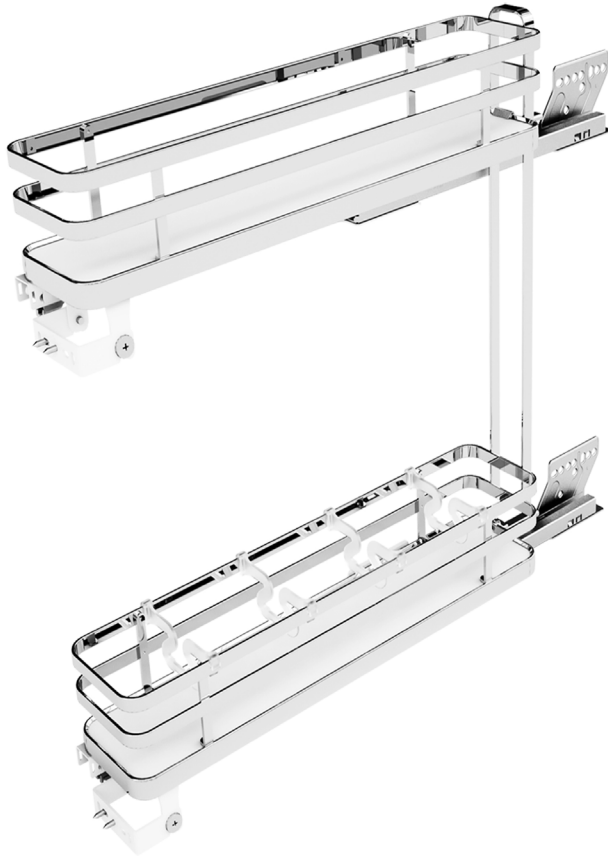

Index

Sige - WireWork	
Art 002 + 150mm Pull out	62-63
Art 004 + 300mm Pull out	64-65
Art 295 + Pull - out Tandem Larder	66-67
Art 263 + 90° Carousel unit	68-69
Art 371 + 90° LeMans / Nuvola	70-71
Technical information	72-73
Waste bins	
Quadrifoglio waste bins	74-76

Art 002 +

Solid base pull-out basket with left full extension slides, soft closing

> □ <	W	D	H
150	110	500	515

**Art 065 +** (optional)

Bottle rack kit for 150 Basket.

Art 004 +

Solid base pull-out basket with full extension slides, soft closing

> □ <	W	D	H
150	260 / 268	500	515

Art 065 + (optional)

Bottle rack kit for 150 Basket.

Art 295 +

Pull-out tandem Larder dispenser, tall reversable, to be used in conjunction with soft closing hinges.

> □ <	W	D	H
300	260	470	1880
400	360	470	1880
500	460	470	1800
600	560	470	1880

Comes in 1 box with 5 Shelves

Art 363 + 90°

Carrousel unit with bottom fixed plate, 1 shelf, melamine bottom, for 900 x 900mm base corner (90°).

> □ <	D	H
900x900	800	110

Art 371 +

Pull - LeMans / Nuvola out shelves for corner cabinet, solid bottom shelves with chromed plating. **Right and left version.**