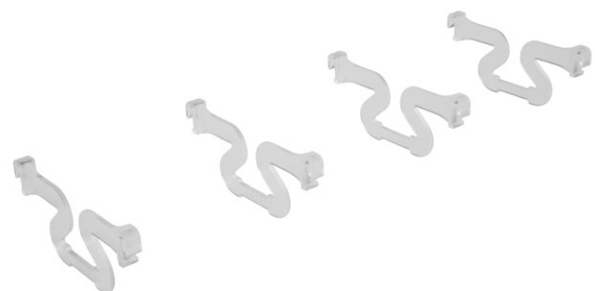

Art 002 +

Solid base pull-out basket with left full extension slides, soft closing

> □ <	W	D	H
150	110	500	515

**Art 065 +** (optional)

Bottle rack kit for 150 Basket.

Art 004 +

Solid base pull-out basket with full extension slides, soft closing

> □ <	W	D	H
150	260 / 268	500	515

Art 065 + (optional)

Bottle rack kit for 150 Basket.

Art 295 +

Pull-out tandem Larder dispenser, tall reversable, to be used in conjunction with soft closing hinges.

> □ <	W	D	H
300	260	470	1880
400	360	470	1880
500	460	470	1800
600	560	470	1880

Comes in 1 box with 5 Shelves

Art 363 + 90°

Carrousel unit with bottom fixed plate, 1 shelf, melamine bottom, for 900 x 900mm base corner (90°).

> □ <	D	H
900x900	800	110

Art 371 +

Pull - LeMans / Nuvola out shelves for corner cabinet, solid bottom shelves with chromed plating. **Right and left version.**