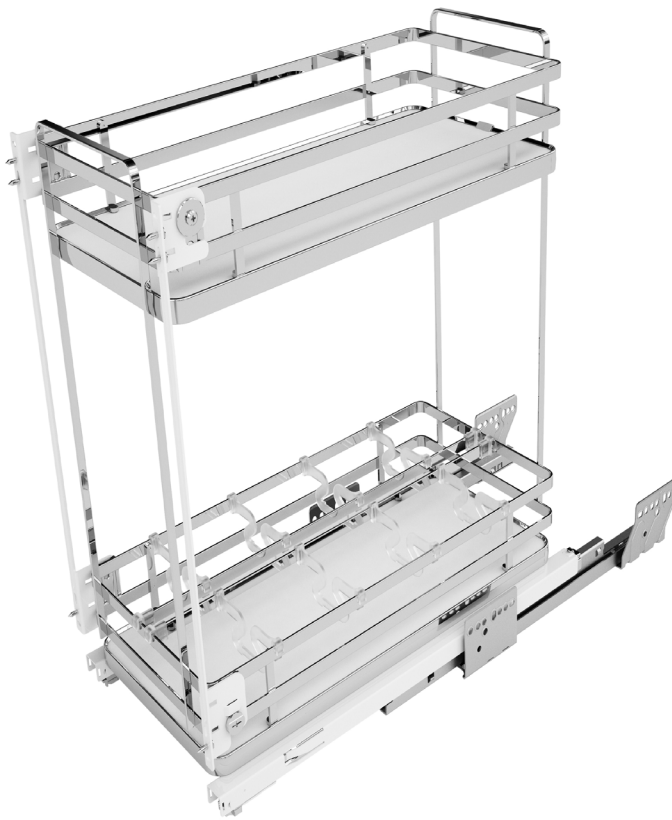

Art 002 +

Solid base pull-out basket with left full extension slides, soft closing

> □ <	W	D	H
150	110	500	515

**Art 065 +** (optional)

Bottle rack kit for 150 Basket.

Art 004 +

Solid base pull-out basket with full extension slides, soft closing

> □ <	W	D	H
150	260 / 268	500	515

Art 065 + (optional)

Bottle rack kit for 150 Basket.

Art 295 +

Pull-out tandem Larder dispenser, tall reversable, to be used in conjunction with soft closing hinges.

> □ <	W	D	H
300	260	470	1880
400	360	470	1880
500	460	470	1800
600	560	470	1880

Comes in 1 box with 5 Shelves

Art 363 + 90°

Carrousel unit with bottom fixed plate, 1 shelf, melamine bottom, for 900 x 900mm base corner (90°).

> □ <	D	H
900x900	800	110

Art 371 +

Pull - LeMans / Nuvola out shelves for corner cabinet, solid bottom shelves with chromed plating. **Right and left version.**