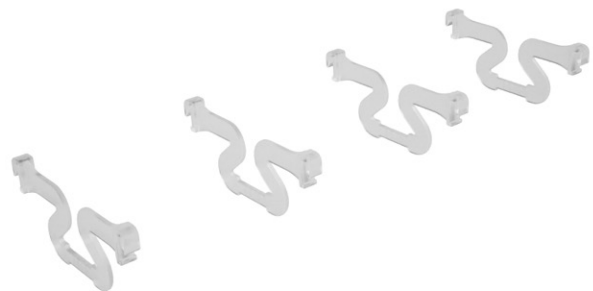

Art 002 +

Solid base pull-out basket with left full extension slides, soft closing

> □ <	W	D	H
150	110	500	515

**Art 065 +** (optional)

Bottle rack kit for 150 Basket.

Art 004 +

Solid base pull-out basket with full extension slides, soft closing

> □ <	W	D	H
150	260 / 268	500	515

Art 065 + (optional)

Bottle rack kit for 150 Basket.

Art 295 +

Pull-out tandem Larder dispenser, tall reversable, to be used in conjunction with soft closing hinges.

> □ <	W	D	H
300	260	470	1880
400	360	470	1880
500	460	470	1800
600	560	470	1880

Comes in 1 box with 5 Shelves

Art 363 + 90°

Carrousel unit with bottom fixed plate, 1 shelf, melamine bottom, for 900 x 900mm base corner (90°).

> □ <	D	H
900x900	800	110

Art 371 +

Pull - LeMans / Nuvola out shelves for corner cabinet, solid bottom shelves with chromed plating. **Right and left version.**