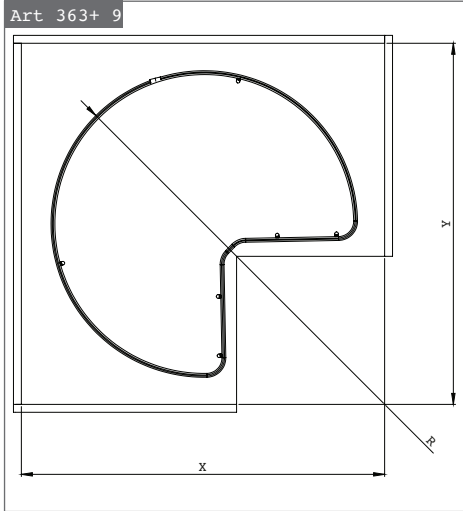

Comes in 1 box with 5 Shelves

Art 363 + 90°

Carrousel unit with bottom fixed plate, 1 shelf, melamine bottom, for 900 x 900mm base corner (90°).

> □ <	D	H
900x900	800	110

Art 371 +

Pull - LeMans / Nuvola out shelves for corner cabinet, solid bottom shelves with chromed plating. **Right and left version.**

Right version shown on picture

> □ <	W	D	H
900	450	490	
900	500	490	

Technical information

> □ <	X	Y	Z
150	110	505	515

> □ <	X	Y	Z
300	260	505	525

> □ <	X	Y	Z
300	260	470	1880
400	360	470	1880
500	460	470	1800
600	560	470	1880

X: minimum internal cabinet width

X2: door width

Y: minimum internal cabinet depth

Z: minimum internal cabinet height

D: diameter

> □ <	X	Y	Z	R
900x900	86	86	110	350

> □ <	X	X2	Y	Z
900	860	450	490	450
900	860	500	490	150