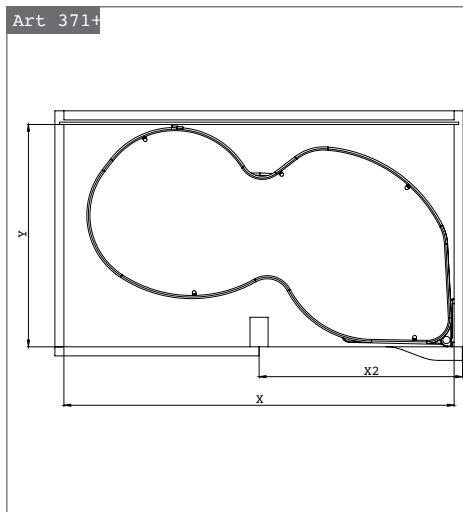

Right version shown on picture

> □ <	W	D	H
900	450	490	
900	500	490	

Technical information

> □ <	X	Y	Z
150	110	505	515

> □ <	X	Y	Z
300	260	505	525

> □ <	X	Y	Z
300	260	470	1880
400	360	470	1880
500	460	470	1800
600	560	470	1880

X: minimum internal cabinet width

X2: door width

Y: minimum internal cabinet depth

Z: minimum internal cabinet height

D: diameter

> □ <	X	Y	Z	R
900x900	86	86	110	350

> □ <	X	X2	Y	Z
900	860	450	490	450
900	860	500	490	150

Art 574

Quadrifoglio wastebin, full extension slides with soft close.

> □ <	W	D	H	LT
300	260-268	505	560	35

Art 570

Quadrifoglio wastebin, full extension slides with soft close.

> □ <	W	D	H	LT
400	360-368	505	560	35