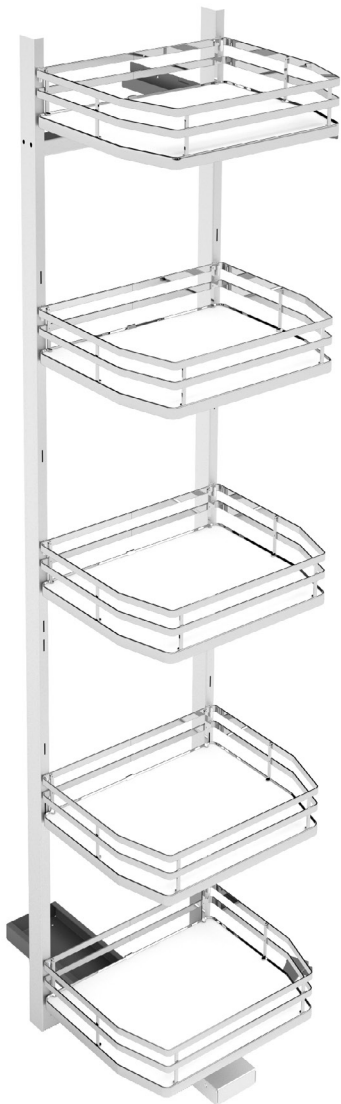

Art 002 +

Solid base pull-out basket with left full extension slides, soft closing

> □ <	W	D	H
150	110	500	515

**Art 065 +** (optional)

Bottle rack kit for 150 Basket.

Art 004 +

Solid base pull-out basket with full extension slides, soft closing

> □ <	W	D	H
150	260 / 268	500	515

Art 065 + (optional)

Bottle rack kit for 150 Basket.

Art 295 +

Pull-out tandem Larder dispenser, tall reversable, to be used in conjunction with soft closing hinges.

> □ <	W	D	H
300	260	470	1880
400	360	470	1880
500	460	470	1800
600	560	470	1880

Comes in 1 box with 5 Shelves

Art 363 + 90°

Carrousel unit with bottom fixed plate, 1 shelf, melamine bottom, for 900 x 900mm base corner (90°).

> □ <	D	H
900x900	800	110

Art 371 +

Pull - LeMans / Nuvola out shelves for corner cabinet, solid bottom shelves with chromed plating. **Right and left version.**

Right version shown on picture

> □ <	W	D	H
900	450	490	
900	500	490	

Technical information

> □ <	X	Y	Z
150	110	505	515

> □ <	X	Y	Z
300	260	505	525

> □ <	X	Y	Z
300	260	470	1880
400	360	470	1880
500	460	470	1800
600	560	470	1880