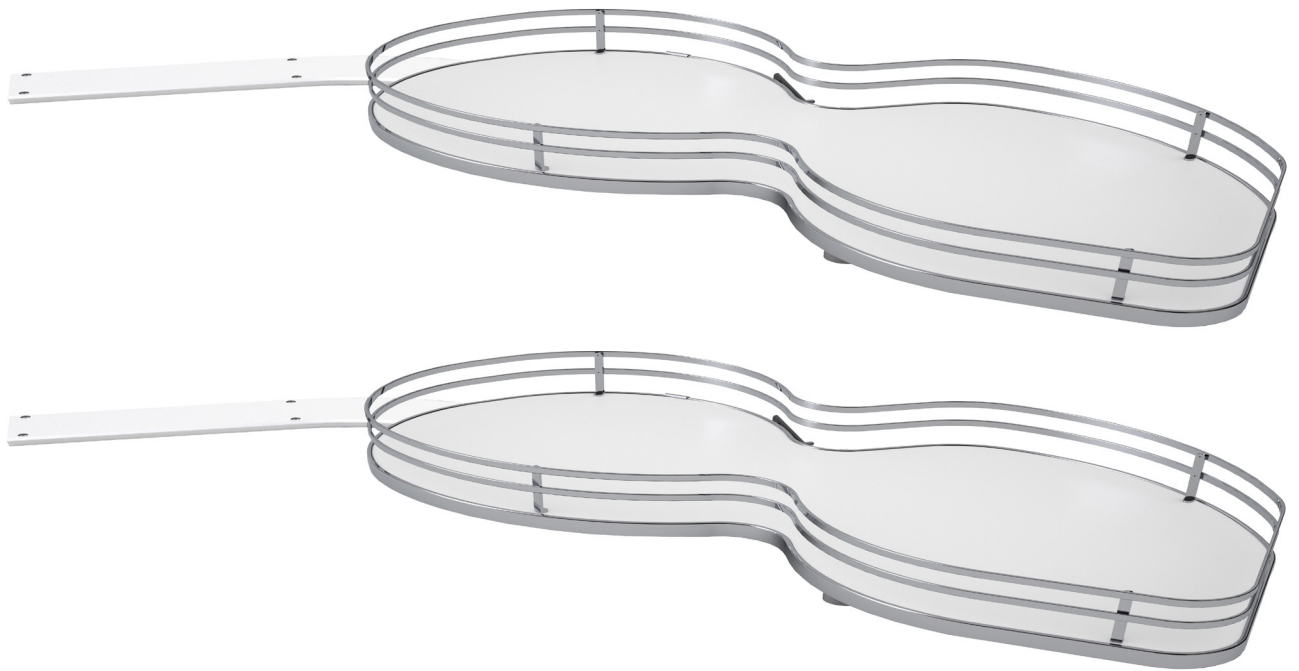

Comes in 1 box with 5 Shelves

Art 363 + 90°

Carrousel unit with bottom fixed plate, 1 shelf, melamine bottom, for 900 x 900mm base corner (90°).

> □ <	D	H
900x900	800	110

Art 371 +

Pull - LeMans / Nuvola out shelves for corner cabinet, solid bottom shelves with chromed plating. **Right and left version.**

Right version shown on picture

> □ <	W	D	H
900	450	490	
900	500	490	

Technical information

> □ <	X	Y	Z
150	110	505	515

> □ <	X	Y	Z
300	260	505	525

> □ <	X	Y	Z
300	260	470	1880
400	360	470	1880
500	460	470	1800
600	560	470	1880